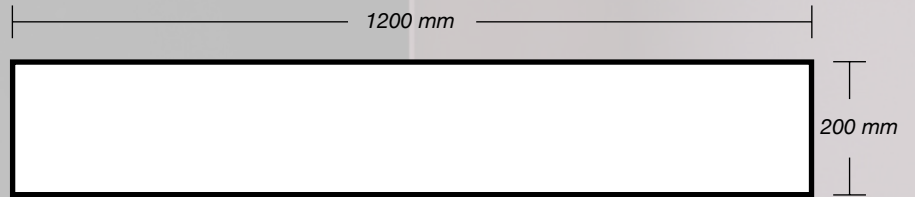

In A Unique Format.

Neoflex Striation Series is supplied in 1200 mm x 200 mm modular planks.

With five unique planks, designed to be laid at random, a truly sophisticated floor can be created that avoids repetition.