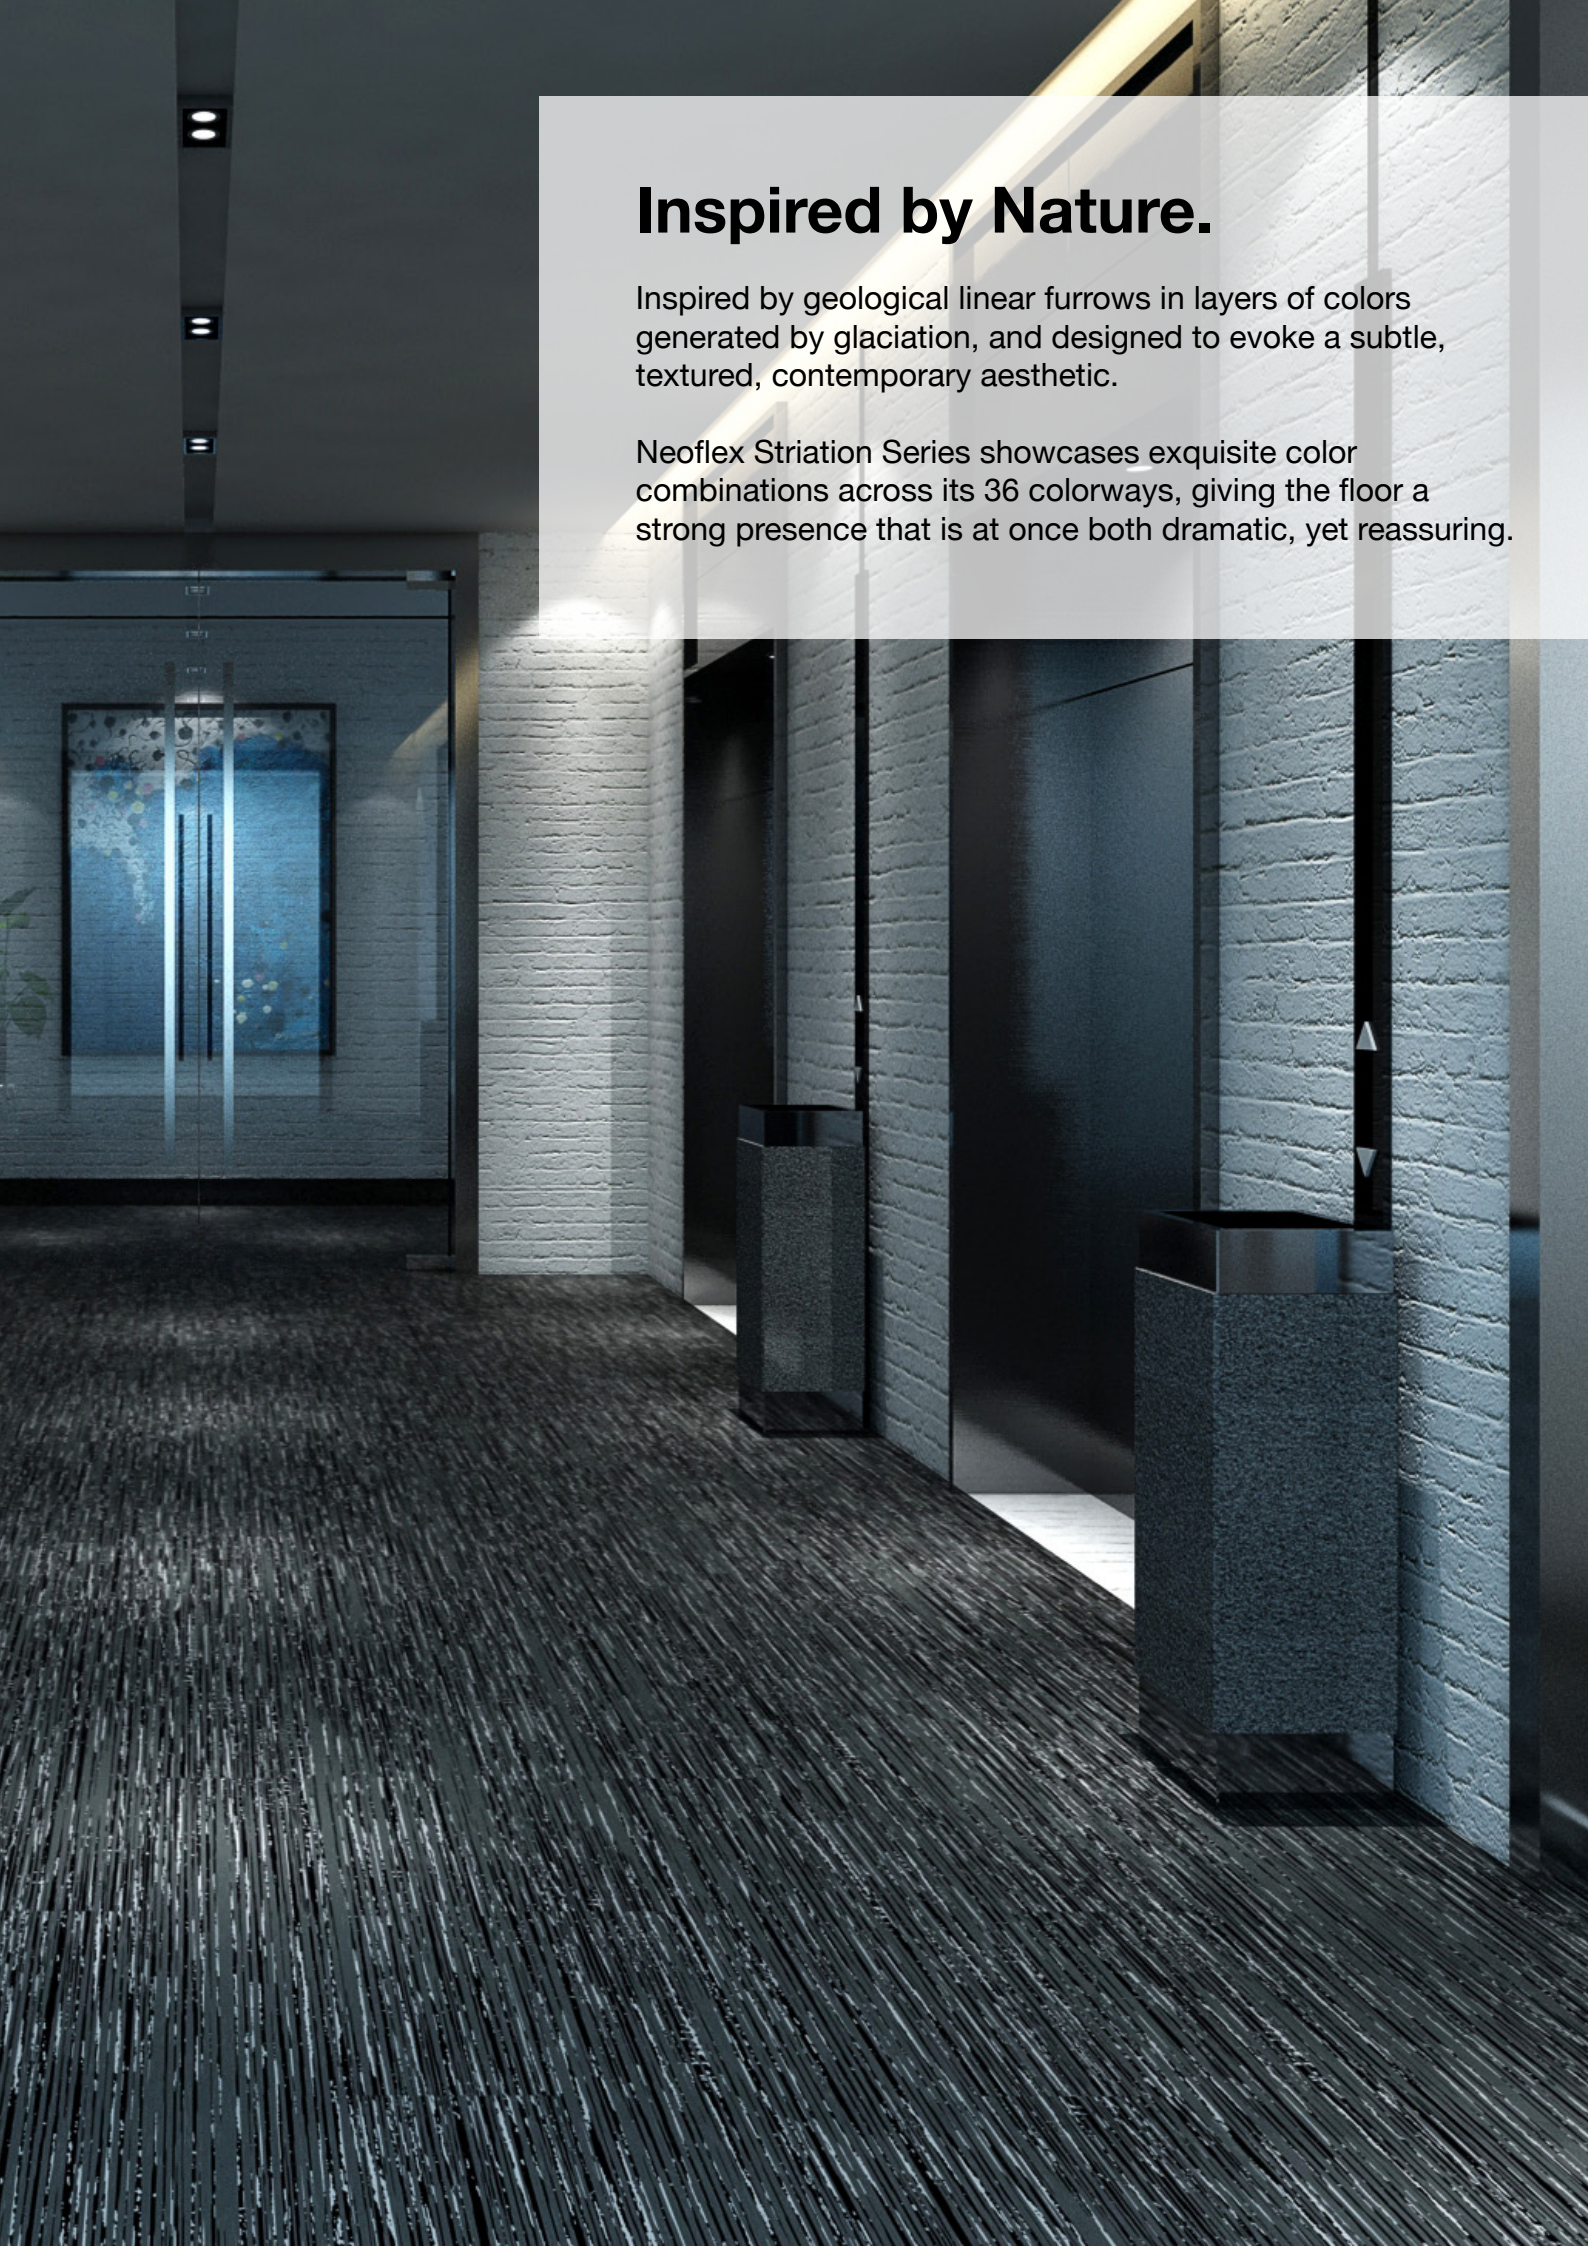

Inspired by Nature.

Inspired by geological linear furrows in layers of colors generated by glaciation, and designed to evoke a subtle, textured, contemporary aesthetic.

Neoflex Striation Series showcases exquisite color combinations across its 36 colorways, giving the floor a strong presence that is at once both dramatic, yet reassuring.